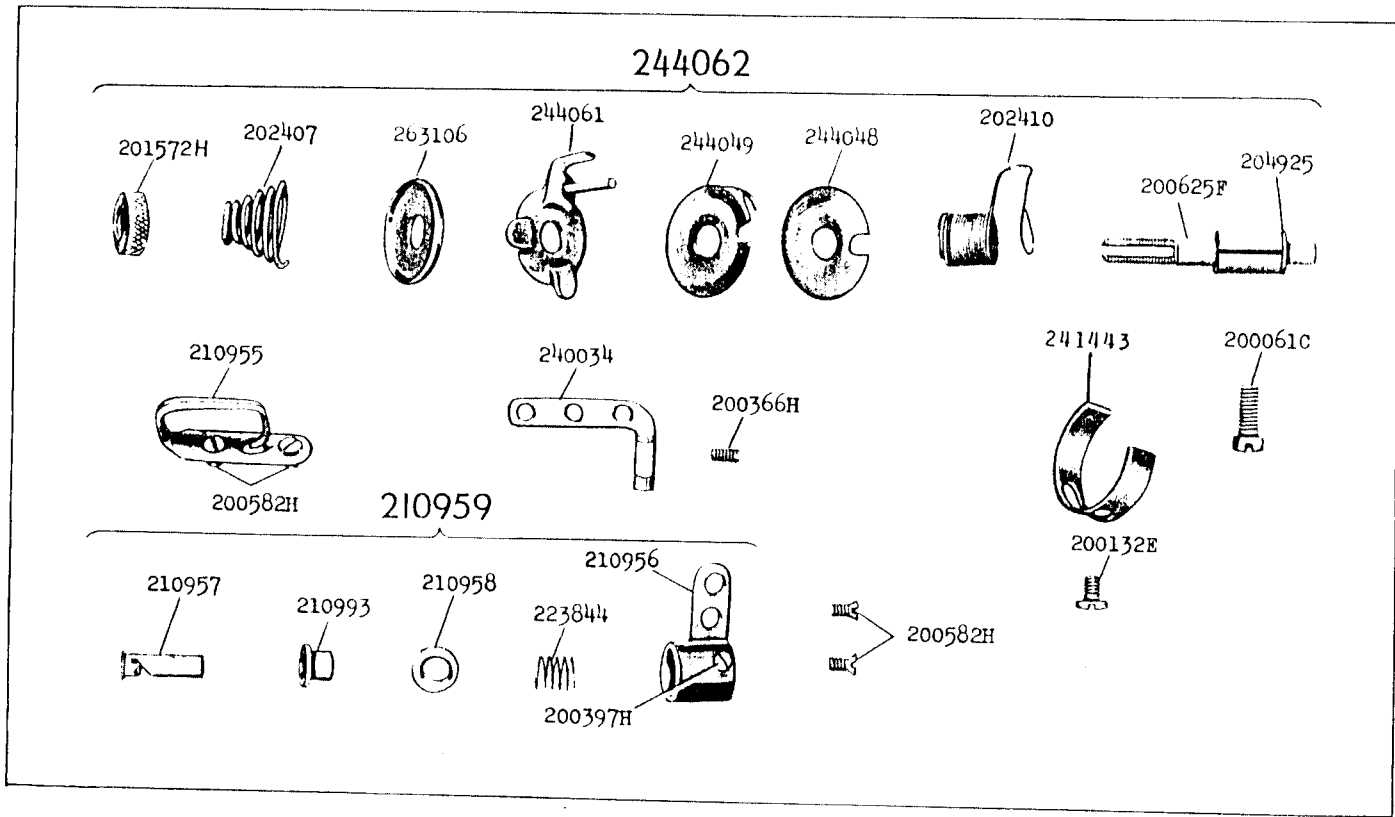

SINGER
110W124,W125

HISTORICAL COPY

LIST OF PARTS

HISTORICAL COPY

SINGER**
MACHINES
Nos. 110w124 and 110w125

THE SINGER COMPANY

15744 - 2/3

15745 - 1/2

16769 - 3/8

16770 - 3/8

16771 - 3/4

16772 - 7/8

238641-12
238642-14
238605-16
238606-18
238607-20
238608-21
238609-22
238610-24
238611-25
238651-27
238612-29

24=1"

238655-12
238656-14
238618-16
238619-18
238620-20
238621-21
238622-22
238623-24
238624-25
238655-27
238625-29

238643-15
238653-31
238654-33

32=1"

238657-15
238667-31
238668-33

16773 - 3/8

228288

16774 - 3/8

16775 - 1/2

16776 - 1/2

16777 - 3/8

72 112

18312 - 3/8